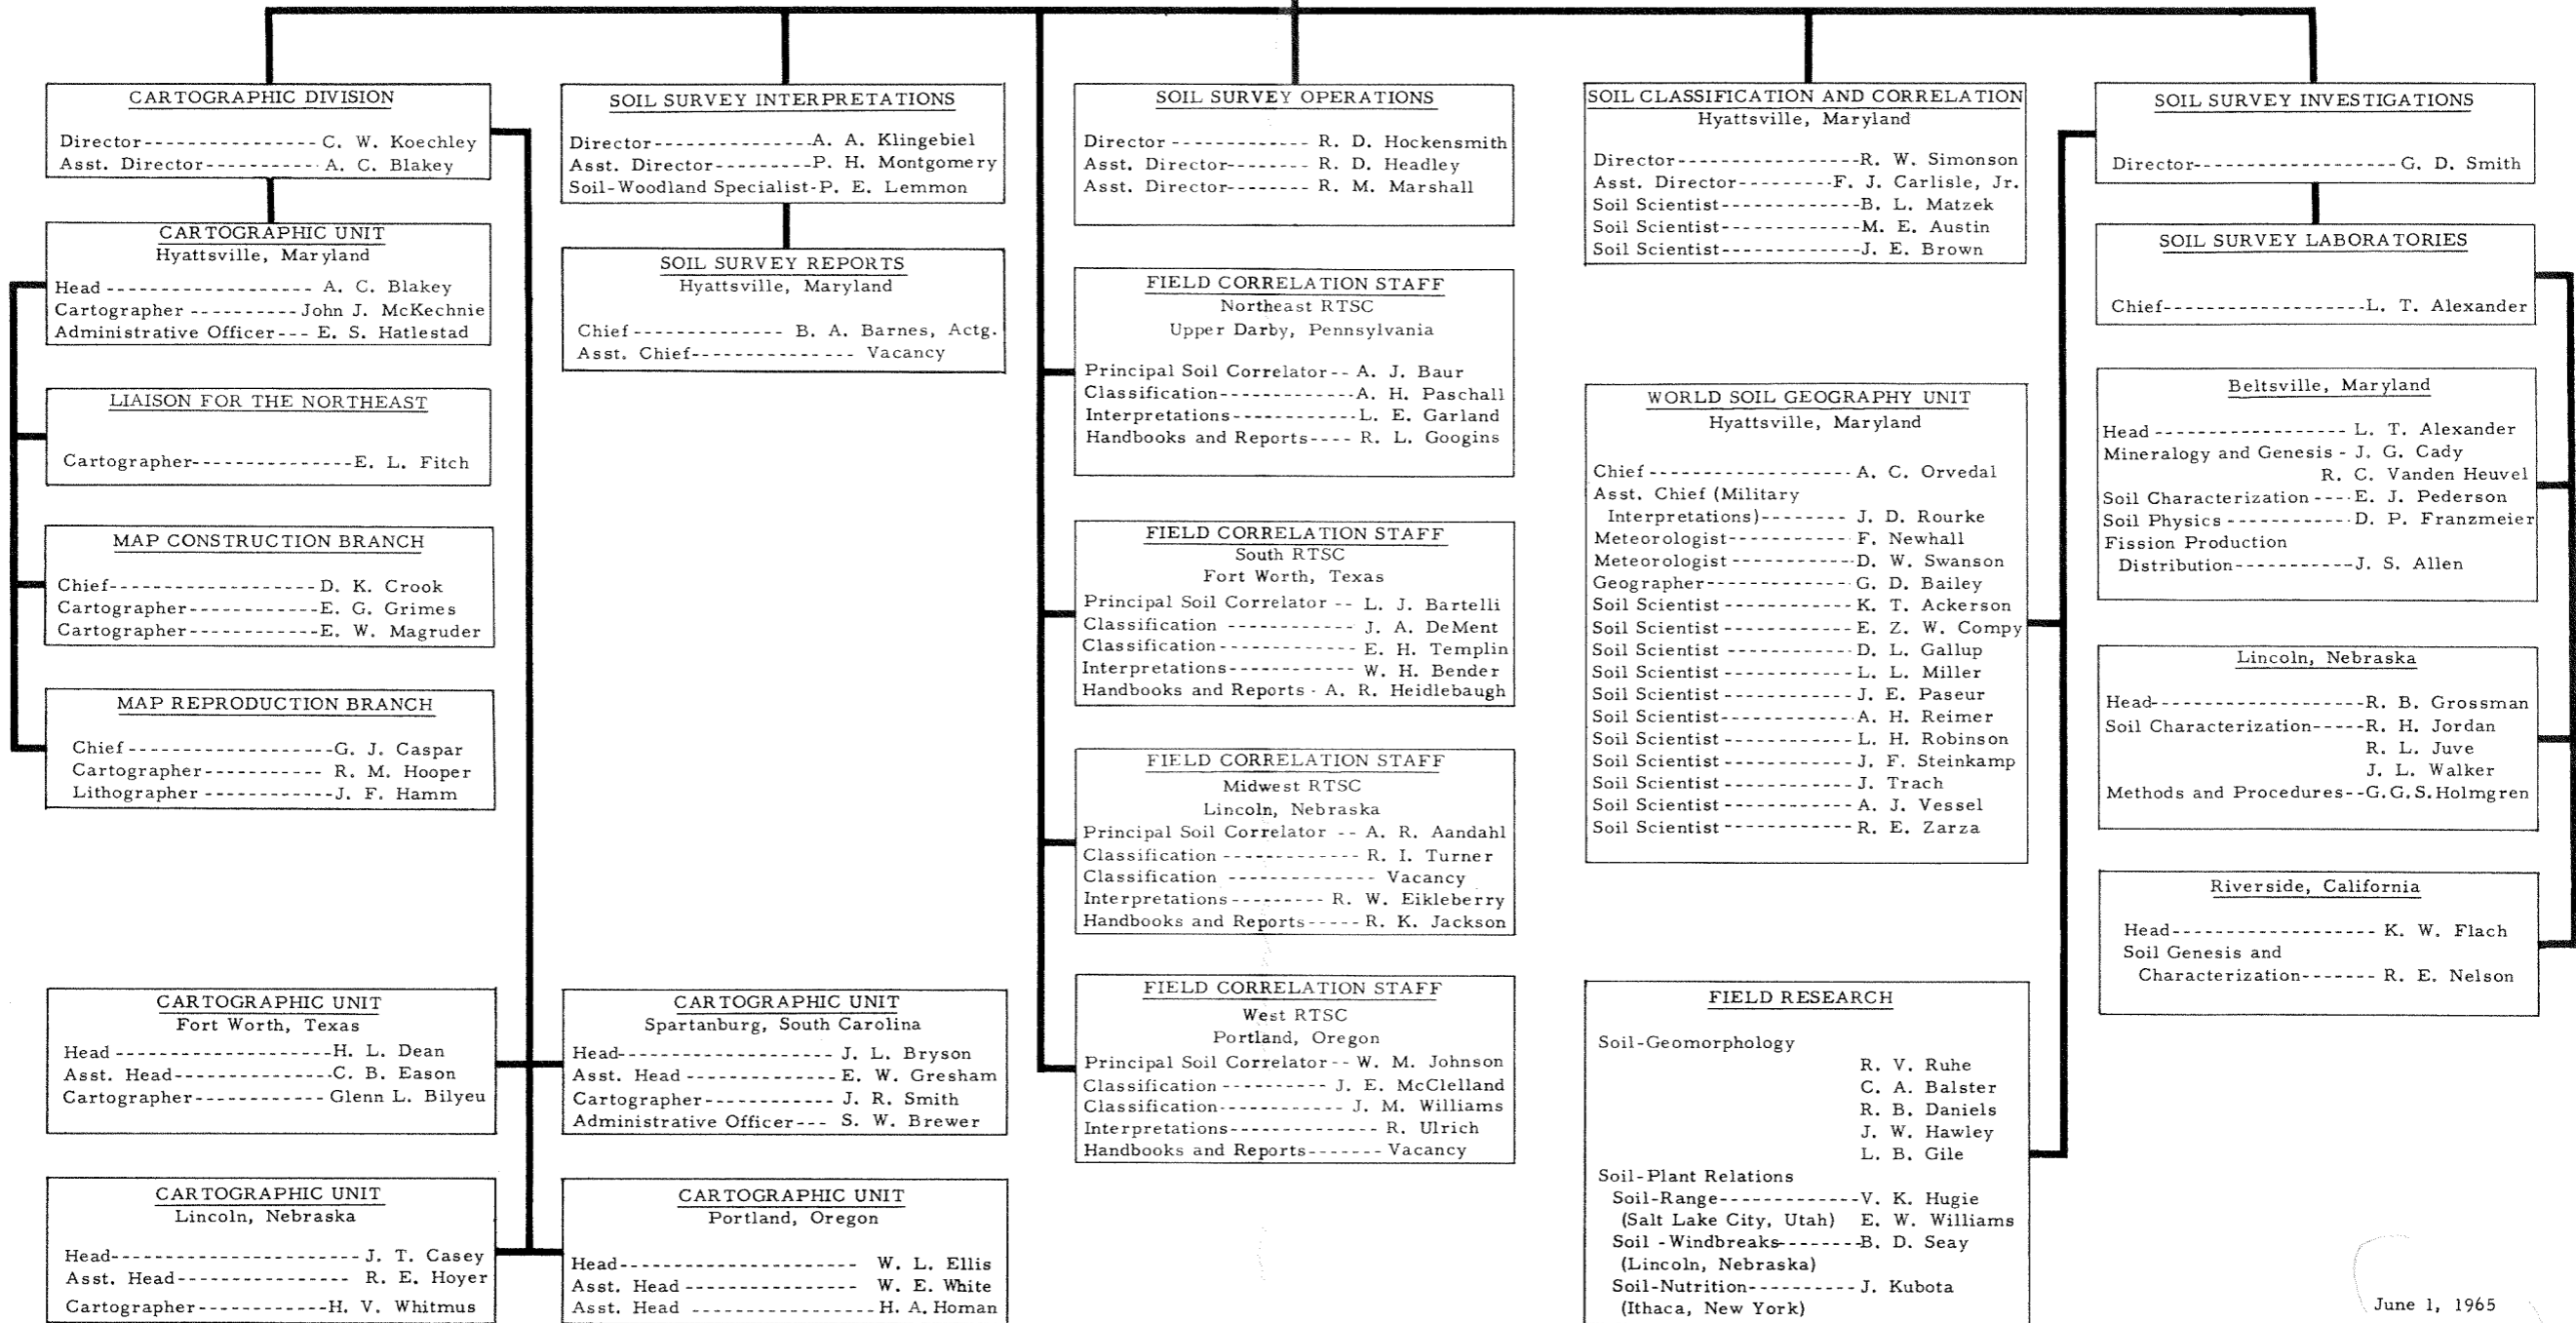

SOIL SURVEY WASHINGTON STAFF

DEPUTY ADMINISTRATOR FOR SOIL SURVEY---CHARLES E. KELLOGG
Assistant to the Deputy Administrator----- J. K. Ableiter

June 1, 1965